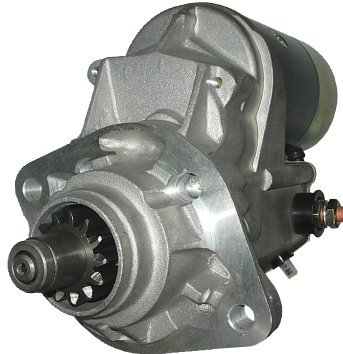

*OEM name's and their part numbers mean for replacement reference only

ALLIS

17348N

2.5kw, CW, 10T

OEM: 028000-678

ALLIS CHALMERS: 270324

BARKO Loader

Unit same as 16990
DE w/Ground Hole to side right
(DE Bolt 84-82523).

17250N

3.0kw, CW, 10T

OEM: 228000-551

BOBCAT: 6667320

This is 4-Terminal (66-82639).
128000-178 (17385) same unit

17393N

2.5kw, CW, 10T

OEM: 128000-303

BOBCAT (CLARK)

CASE

CASE

17458N

2.7kw, CW, 10T

OEM: 228000-521

BOBCAT: 6665654

16990N

2.5kw, CW, 13T

OEM: 128000-021, 054, 227, 950

CASE: 1987559C1

17611N

3.0kw, CW, 10T

OEM: 128000-537

CASE: 1987565C1

17462N