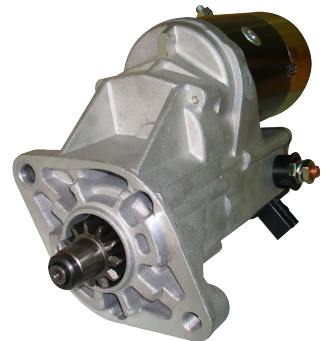

16830N

2.5kw, CW, 11T

OEM: 028000-558, 686, 687

028000-688, 689, 807

128000-736

228000-035, 057, 166, 266, 651

428000-445

TOYOTA: 28100-54010