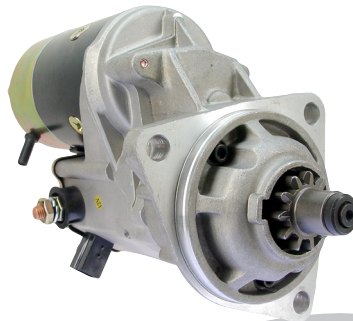

ISUZU

This is Late type.

17302N-1

2.5kw, CW, 11T

OEM: 028000-656 (early type)

ISUZU: 5811001690