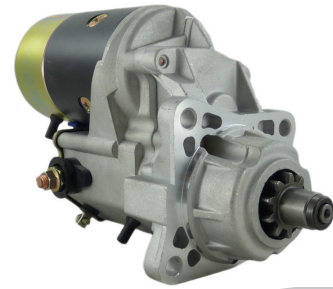

*OEM name's and their part numbers mean for replacement reference only

ALLIS

17348N

2.5kw, CW, 10T

OEM: 028000-678

ALLIS CHALMERS: 270324

BARKO Loader

Unit same as 16990
DE w/Ground Hole to side right
(DE Bolt 84-82523).

2.5kw, CW, 10T

OEM: 128000-106
CATERPILLAR: 6T7001

17388N

2.5kw, CW, 10T

OEM: 128000-409, 704
CATERPILLAR: 143-0537

M. Terminal on left-bottom (66-82644).

CATERPILLAR

17399N

2.5kw, CW, 10T

OEM: 128000-408, 228000-360
CATERPILLAR: 7C2264

17418N

2.5kw, CW, 10T

OEM: 228000-135, 142
CATERPILLAR: 0R4319

17418N-24

4.5kw, CW, 10T

OEM:

this unit has 4-Terminals Metro Solenoid# 66-82624. M4x0.7 S. terminal

CATERPILLAR

17399 early type
17589 late type

17589N

2.7kw, CW, 10T

OEM: 128000-961
CATERPILLAR: 3E0079

17609N

4.5kw, CW, 10T