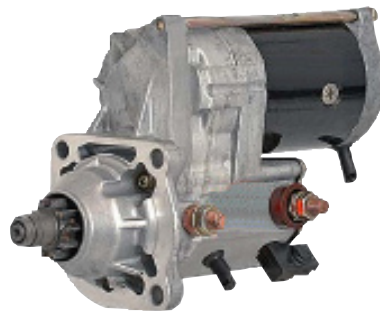

4.0kw, CW, 10T

OEM: 228000-712

CATERPILLAR

19817N

3.0kw, CW, 10T

OEM: 228000-370

CATERPILLAR: 10R-0754

CATERPILLAR

228000-4230N

5.5kw, CW, 10T

OEM: 228000-423

CATERPILLAR: 111-9861

Chevrolet / Chevy

19501N

5.0kw, CW, 10T

OEM: 428000-442