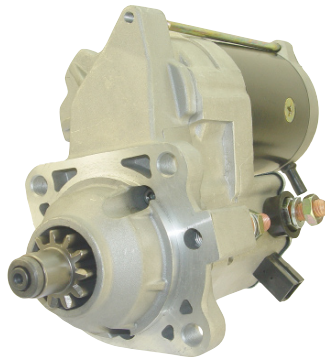

18993N

4.8kw, CW, 11T

OEM: 228000-975