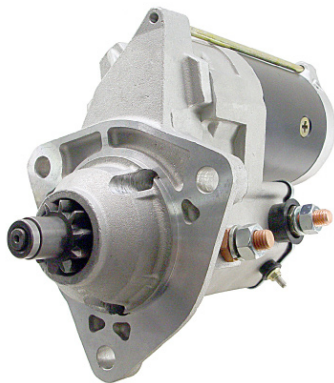

OEM: 228000-381, 228000-416
FORD: F4FH-11001-HA

FORD

18506N-24

4.5kw, CW, 13T

OEM: 228000-381, 228000-416

FORD: F4FH-11001-HA

18517N

4.8kw, CW, 10T