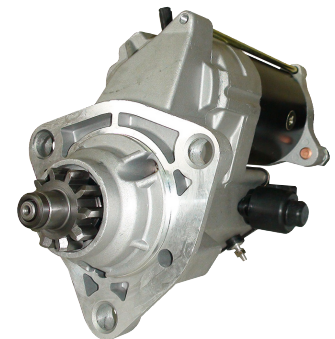

OEM: 10461454, 428000-031

18554N

4.0kw, CW, 11T

OEM: 428000-188

18997N

4.0kw, CW, 10T

OEM: 228000-712

FREIGHTLINER