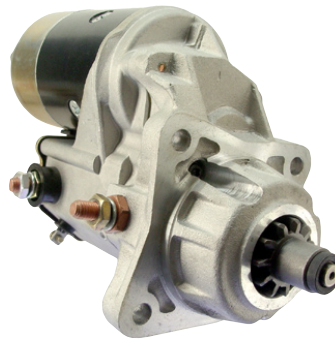

OEM: 228000-737

INTERNATION: 2589223C91

HD-0201

2.5kw, CW, 13T

OEM: FORD F250-F350 6.9/7.3L
1985-1994

FREIGHTLINER

18503N

2.7kw, CW, 11T