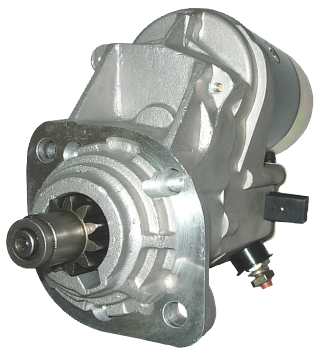

17362N-24

4.5kw, CW, 11T

OEM: 028000-840

JOHN DEERE: RE19275