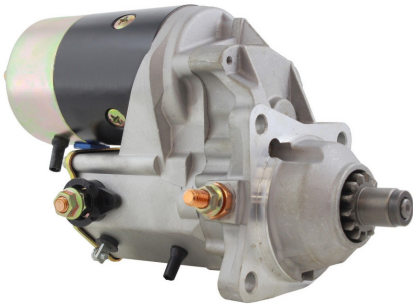

OEM: 428000-006

CUMMINS: 3988033

HD-0202

2.5kw, CW, 13T

NOTE: Mopar/Cummins 5.9L

1994-2003

19104N

2.7kw, CW, 10T

OEM: 428000-287

CUMMINS: 3971610

CUMMINS

228000-4660N
2.7kw, CW, 13T

OEM: 228000-466
CUMMINS: 3934055

228000-6510N
4kw, CW, 10T

OEM: 228000-651

Unit 100% Same As 18408N.