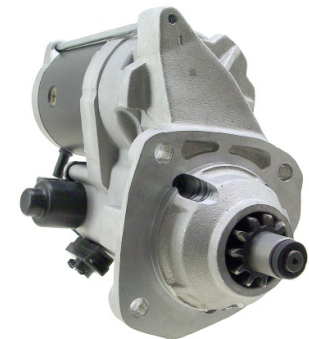

JOHN DEERE: RE70473

18458N

7.8kw, CW, 11T

OEM: 228000-701

JOHN DEERE: RE500199

18566N

4.8kw, CW, 11T

OEM: 228000-808