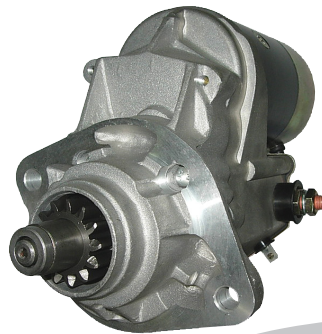

*OEM name's and their part numbers mean for replacement reference only

ALLIS

17348N

2.5kw, CW, 10T

OEM: 028000-678

ALLIS CHALMERS: 270324

BARKO Loader

Unit same as 16990
DE w/Ground Hole to side right
(DE Bolt 84-82523).

19618N

2.7kw, CW, 13T

OEM: 428000-185, 186, 187

BLUEBIRD

18507N

2.5kw, CW, 13T

OEM: 228000-730

BLUEBIRD: 1760065

BLUEBIRD

17377N

2.5kw, CW, 11T

OEM: 028000-641

ALLIS CHALMERS: 4530350

Unit same as 16990

16990N

2.5kw, CW, 13T

OEM: 228000-195, 4670, 4671

BLUEBIRD: 1315480

w/M12 Ground Post

18508N

3.0kw, CW, 10T

OEM: 228000-531

BLUEBIRD: 1935477

Replace to Bosch &
Iskra DD unit.