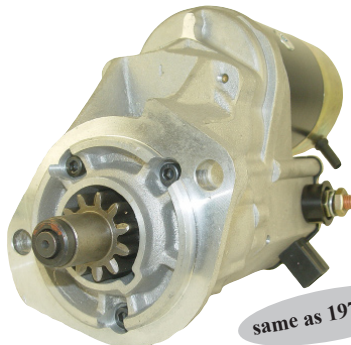

ISUZU: 8972202970

Coming Soon

18555N

3.0kw, CW, 11T

OEM: 128000-787

ISUZU: 1811002820

same as 19746N.

19763N-ND