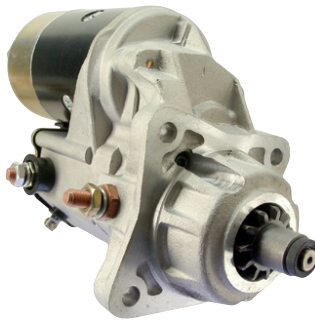

MERCEDES

18503N
2.5kw, CW, 11T

OEM: 428000-031, 10461454

MERCEDES: A0051514901

Coming Soon

18098N-ND
3.6kw, CW, 13T

OEM: M3T67282