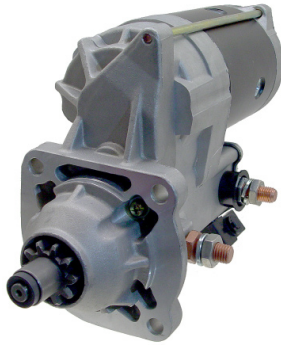

CATERPILLAR: 3E5381

17654N-ND

4.5kw, CW, 10T

OEM: 27311, 27311A/H, 27311F

CATERPILLAR:

*replace to Mitsubishi
OSGR 18239 (24V, 5.0kw).*

18239N-ND

4.5kw, CW, 10T

OEM: M3T56182

CATERPILLAR: OR1091, 1146864

CATERPILLAR

18505N

4.5kw, CW, 10T

OEM: 228000-183

CATERPILLAR: 0R4321

18992N

2.5kw, CW, 10T

OEM: 228000-750

CATERPILLAR: 0R9702

18994N

4.8kw, CW, 10T

OEM: 428000-161

CATERPILLAR

18997N

4.0kw, CW, 10T

OEM: 228000-712

CATERPILLAR

19817N

3.0kw, CW, 10T

OEM: 228000-370

CATERPILLAR: 10R-0754

CATERPILLAR