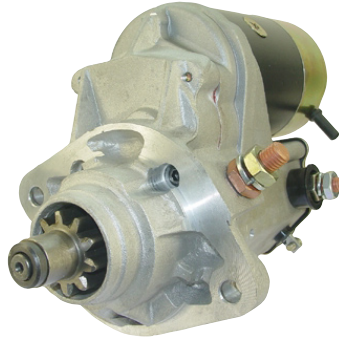

MARINE

19104N
2.7kw, CW, 10T

OEM: 428000-292

mitsubishi

Coming Soon

18053N-ND
3.0kw, CW, 9T

OEM: S13-56, S13-56A