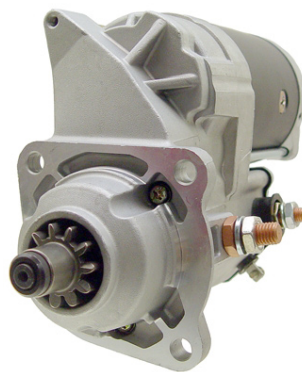

18554N

4.0kw, CW, 11T

OEM: 428000-188