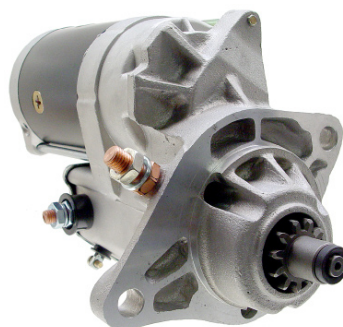

34013N

4.8kw, CW, 11T

OEM: 228000-976

Coming Soon

17452N

Hitachi OSGR, 2.8kw, CW, 9T

OEM: 98017079