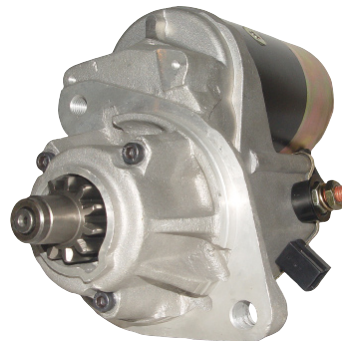

028000-4880N

4.5kw, CW, 11T

OEM: 028000-488, 714