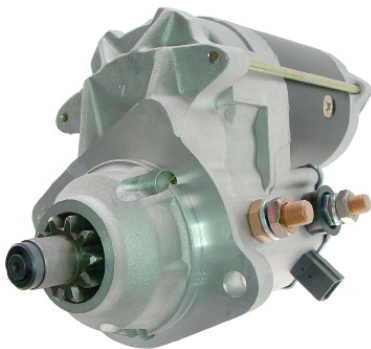

*OEM name's and their part numbers mean for replacement reference only

ALLIS

17348N

2.5kw, CW, 10T

OEM: 028000-678

ALLIS CHALMERS: 270324

BARKO Loader

Unit same as 16990
DE w/Ground Hole to side right
(DE Bolt 84-82523).

BLUEBIRD

17377N

2.5kw, CW, 11T

OEM: 028000-641

ALLIS CHALMERS: 4530350

Unit same as 16990

16990N

2.5kw, CW, 13T

DE w/Ground Hole (84-82523)
Solenoid 66-82643

18514N

3.0kw, CW, 10T

OEM: 228000-749

BLUEBIRD

DE w/Ground Hole to side left.
(OE is w/Ground Hole to left back)
Solenoid 66-82645.

18534N

3.0kw, CW, 10T

OEM: 228000-546

18989N

3.0kw, CW, 10T

OEM: 228000-585

BOBCAT (CLARK)

17198N

2.5kw, CW, 10T

OEM: 228000-494