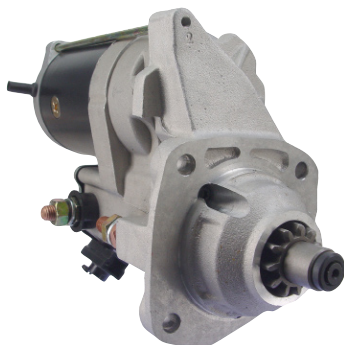

18568N

4.8kw, CW, 11T

OEM: 228000-914

JOHN DEERE: RE504244