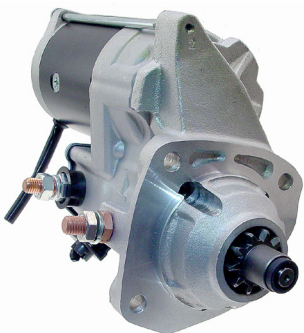

OEM: 228000-647

JOHN DEERE: RE540300

17362N-24

4.5kw, CW, 11T

OEM: 028000-840

JOHN DEERE: RE19275

17624N

5.5kw, CW, 10T