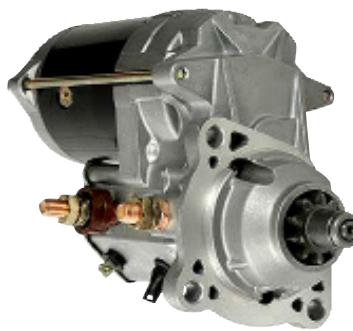

18997N

4.0kw, CW, 10T

OEM: 228000-712