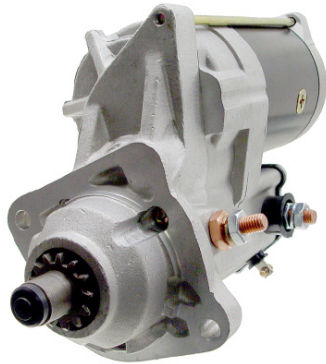

19551N

4.0kw, CW, 13T

OEM: 228000-729

THOMAS: 61230710