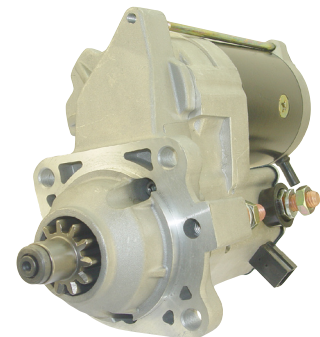

18458N

7.8kw, CW, 11T

OEM: 228000-701

JOHN DEERE: RE500199