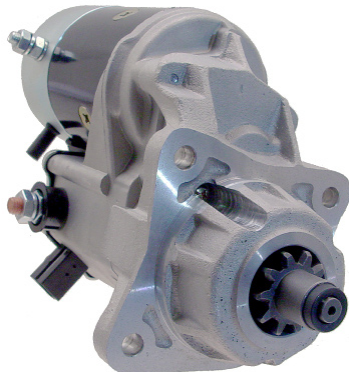

31405N-ND

4.5kw, CW, 10T

OEM:

CAV: CA45G24, CA45G24-2

Coming Soon

19873N

7.8kw, CW, 10T

OEM: 228000-857

CASE: 332443A1

Coming Soon

428000-5850N

5.0kw, CW, 10T

OEM: 428000-585

CASE: 87593436