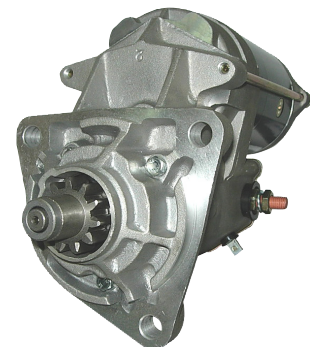

this unit has 4-Terminals Metro Solenoid# 66-82624. M4x0.7 S. terminal

CATERPILLAR

17399 early type
17589 late type

17589N

2.7kw, CW, 10T

OEM: 128000-961
CATERPILLAR: 3E0079

17609N

4.5kw, CW, 10T

4.0kw, CW, 10T

OEM: 228000-712

CATERPILLAR

19817N

3.0kw, CW, 10T

OEM: 228000-370

CATERPILLAR: 10R-0754

CATERPILLAR

228000-4230N

5.5kw, CW, 10T

OEM: 228000-423

CATERPILLAR: 111-9861

Chevrolet / Chevy

19501N

5.0kw, CW, 10T

OEM: 428000-442

19961N

3.0kw, CW, 10T

OEM: 228000-422

CATERPILLAR: 111-9860

16881N

3.0kw, CW, 11T

OEM: 128000-049

ISUZU: 2912559100