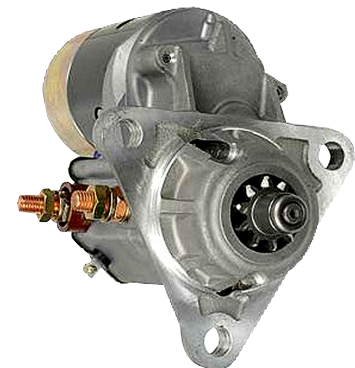

*OEM name's and their part numbers mean for replacement reference only

ALLIS

17348N

2.5kw, CW, 10T

OEM: 028000-678

ALLIS CHALMERS: 270324

BARKO Loader

Unit same as 16990
DE w/Ground Hole to side right
(DE Bolt 84-82523).

2.5kw, CW, 10T

OEM: 128000-408, 228000-360
CATERPILLAR: 7C2264

17418N

2.5kw, CW, 10T

OEM: 228000-135, 142
CATERPILLAR: 0R4319

17418N-24

4.5kw, CW, 10T

OEM:

this unit has 4-Terminals Metro Solenoid# 66-82624. M4x0.7 S. terminal

CATERPILLAR

17399 early type
17589 late type

17589N

2.7kw, CW, 10T

OEM: 128000-961
CATERPILLAR: 3E0079

17609N

4.5kw, CW, 10T