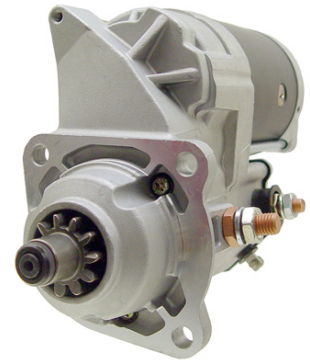

PETERBILT

19790N

4.0kw, CW, 10T

OEM: 228000-930

STERLING

18554N

4.0kw, CW, 11T

OEM: 428000-188