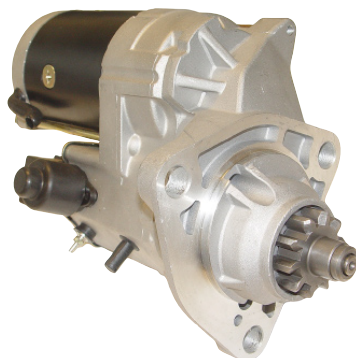

TAYLOR (Forklif)

19505N

5.0kw, CW, 10T

OEM: 428000-519