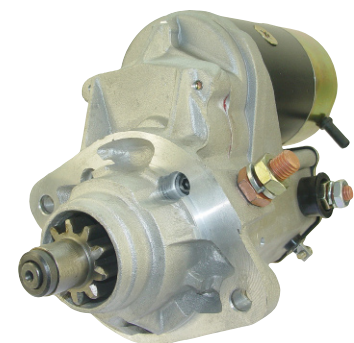

OEM: 428000-006

CUMMINS: 3988033

HD-0202

2.5kw, CW, 13T

NOTE: Mopar/Cummins 5.9L

1994-2003

19104N

2.7kw, CW, 10T

OEM: 428000-287

CUMMINS: 3971610

CUMMINS

228000-4660N
2.7kw, CW, 13T

OEM: 228000-466
CUMMINS: 3934055

228000-6510N
4kw, CW, 10T

OEM: 228000-651

Unit 100% Same As 18408N.