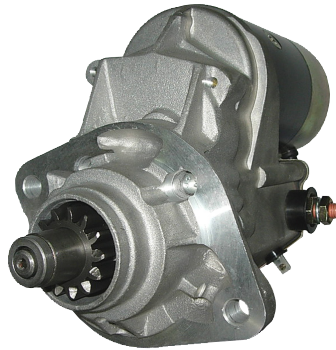

BOBCAT (CLARK)

CASE

CASE

17458N

2.7kw, CW, 10T

OEM: 228000-521

BOBCAT: 6665654

16990N

this unit has 4-Terminals Metro Solenoid# 66-82624. M4x0.7 S. terminal

CATERPILLAR

17399 early type
17589 late type

17589N

2.7kw, CW, 10T

OEM: 128000-961
CATERPILLAR: 3E0079

17609N

4.5kw, CW, 10T

18407N

3.0kw, CCW, 11T

OEM: 228000-700

ISUZU: 2900578600

18993N

4.8kw, CW, 11T

OEM: 228000-975

CUMMINS

16990N

2.5kw, CW, 13T

OEM: 228000-062, 195, 4671

128000-950

CUMMINS:1308066H91

17600N

3.0kw, CW, 13T

OEM: 128000-422