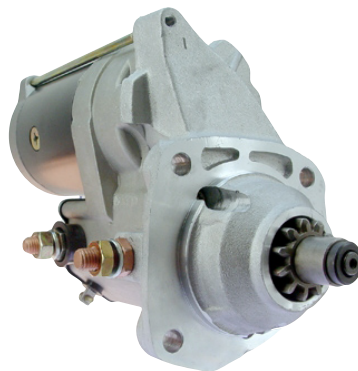

19872N

7.8kw, CW, 11T

OEM: 228000-915

JOHN DEERE: RE504245