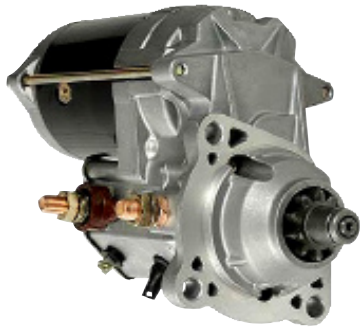

2.5kw, CW, 10T

OEM: 228000-750

CATERPILLAR: 0R9702

18994N

4.8kw, CW, 10T

OEM: 428000-161

CATERPILLAR

18997N

4.0kw, CW, 10T

OEM: 228000-712

CATERPILLAR

19817N

3.0kw, CW, 10T

OEM: 228000-370

CATERPILLAR: 10R-0754

CATERPILLAR