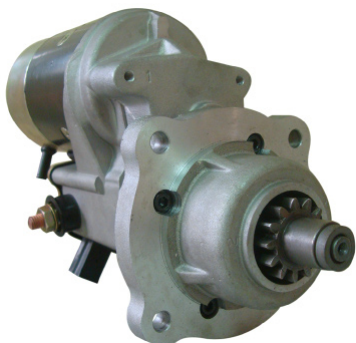

MITSUI-DEUTZ

19679N-ND
4.5kw, CW, 10T

OEM: 0-001-368-070