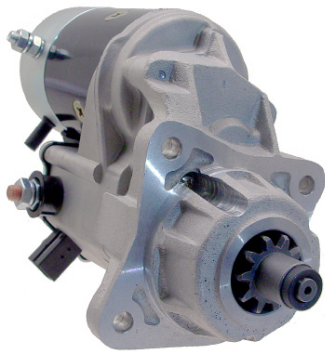

*OEM name's and their part numbers mean for replacement reference only

ALLIS

17348N

2.5kw, CW, 10T

OEM: 028000-678

ALLIS CHALMERS: 270324

BARKO Loader

Unit same as 16990
DE w/Ground Hole to side right
(DE Bolt 84-82523).

CASE

18402N

4.5kw, CW, 10T

OEM: 228000-063, 664, 667

CASE

18510N

2.7kw, CW, 10T

OEM: 228000-846

CASE: 8605784

19857N

2.5kw, CW, 11T

OEM: 428000-258

CASE: 8605783

*OEM name's and their part numbers mean for replacement reference only

CASE

CASE

Coming Soon

3709N-ND

4.0kw, CCW, 11T

OEM: Delco 1113176

CASE: Replace To Delco 30MT

17070N-ND

2.5kw, CW, 10T

OEM: