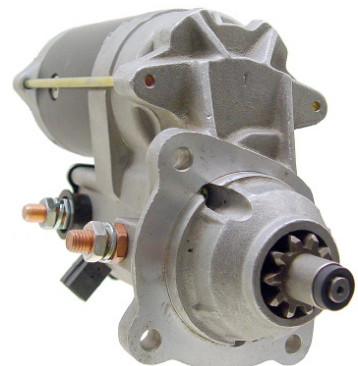

OEM: 228000-063, 664, 667

18997N

4.0kw, CW, 10T

OEM: 228000-712

*OEM name's and their part numbers mean for replacement reference only

THOMAS

19550N

4.0kw, CW, 10T