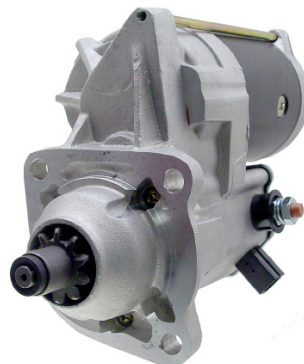

18007N

5.5kw, CW, 10T

OEM: 228000-220

CUMMINS:3924466