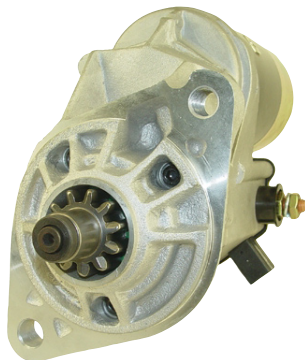

19955N

4.5kw, CW, 11T

OEM: 0350-402-0113, 028000-976

HINO: 28100-1542