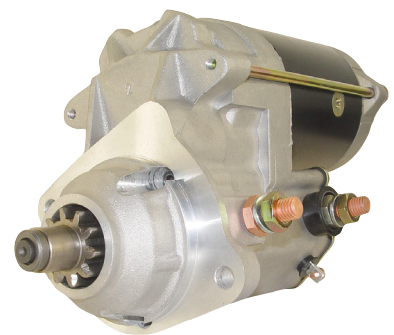

this unit has 4-Terminals Metro Solenoid# 66-82624. M4x0.7 S. terminal

CATERPILLAR

17399 early type
17589 late type

17589N

2.7kw, CW, 10T

OEM: 128000-961
CATERPILLAR: 3E0079

17609N

4.5kw, CW, 10T

CATERPILLAR: 3E5381

17654N-ND

4.5kw, CW, 10T

OEM: 27311, 27311A/H, 27311F

CATERPILLAR:

*replace to Mitsubishi
OSGR 18239 (24V, 5.0kw).*

18239N-ND

4.5kw, CW, 10T

OEM: M3T56182

CATERPILLAR: OR1091, 1146864

CATERPILLAR

18505N

4.5kw, CW, 10T

OEM: 228000-183

CATERPILLAR: 0R4321

18992N

2.5kw, CW, 10T

OEM: 228000-750

CATERPILLAR: 0R9702

18994N

4.8kw, CW, 10T

OEM: 428000-161

CATERPILLAR

18997N