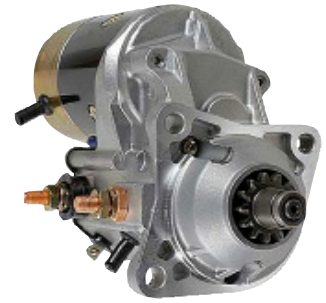

*OEM name's and their part numbers mean for replacement reference only

ALLIS

17348N

2.5kw, CW, 10T

OEM: 028000-678

ALLIS CHALMERS: 270324

BARKO Loader

Unit same as 16990
DE w/Ground Hole to side right
(DE Bolt 84-82523).

19618N

2.7kw, CW, 13T

OEM: 428000-185, 186, 187

BLUEBIRD

18507N

2.5kw, CW, 13T

OEM: 228000-730

BLUEBIRD: 1760065

BLUEBIRD

17377N

2.5kw, CW, 11T

OEM: 028000-641

ALLIS CHALMERS: 4530350

Unit same as 16990

16990N

2.5kw, CW, 13T