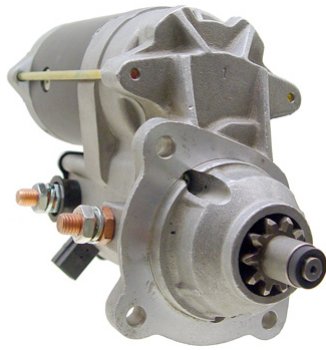

OEM: 228000-063, 664, 667

18997N

4.0kw, CW, 10T

OEM: 228000-712

*OEM name's and their part numbers mean for replacement reference only

THOMAS

19550N

4.0kw, CW, 10T