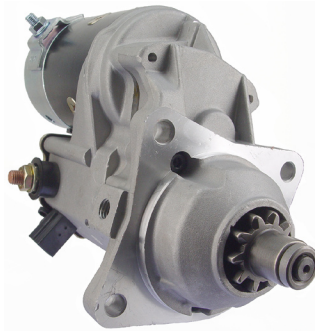

this unit has 4-Terminals Metro Solenoid# 66-82624. M4x0.7 S. terminal

CATERPILLAR

17399 early type
17589 late type

17589N

2.7kw, CW, 10T

OEM: 128000-961
CATERPILLAR: 3E0079

17609N

4.5kw, CW, 10T

OEM: 228000-731, 734

428000-019

19097N

5.5kw, CW, 10T

OEM: 428000-134

CUMMINS: 3957597

CUMMINS

19168N