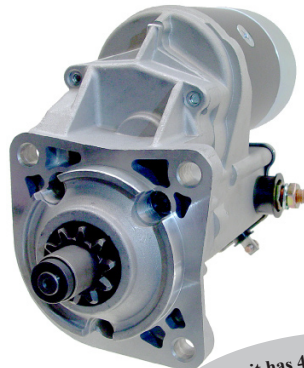

*OEM name's and their part numbers mean for replacement reference only

ALLIS

17348N

2.5kw, CW, 10T

OEM: 028000-678

ALLIS CHALMERS: 270324

BARKO Loader

Unit same as 16990
DE w/Ground Hole to side right
(DE Bolt 84-82523).

2.5kw, CW, 10T

OEM: 128000-106
CATERPILLAR: 6T7001

17388N

2.5kw, CW, 10T

OEM: 128000-409, 704
CATERPILLAR: 143-0537

M. Terminal on left-bottom (66-82644).

CATERPILLAR

17399N

2.5kw, CW, 10T

OEM: 128000-408, 228000-360
CATERPILLAR: 7C2264

17418N

2.5kw, CW, 10T

OEM: 228000-135, 142
CATERPILLAR: 0R4319

17418N-24

4.5kw, CW, 10T

OEM:

this unit has 4-Terminals Metro Solenoid# 66-82624. M4x0.7 S. terminal

CATERPILLAR

17399 early type
17589 late type

17589N

2.7kw, CW, 10T

OEM: 128000-961
CATERPILLAR: 3E0079

17609N

4.5kw, CW, 10T