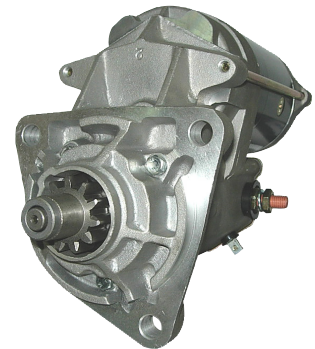

GMC

16881N

3.0kw, CW, 11T

OEM: 128000-049

ISUZU: 2912559100