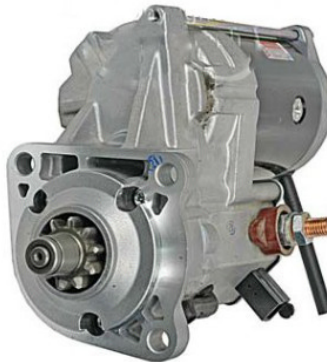

*OEM name's and their part numbers mean for replacement reference only

ALLIS

17348N

2.5kw, CW, 10T

OEM: 028000-678

ALLIS CHALMERS: 270324

BARKO Loader

Unit same as 16990
DE w/Ground Hole to side right
(DE Bolt 84-82523).

OEM: 228000-857

CASE: 332443A1

Coming Soon

428000-5850N

5.0kw, CW, 10T

OEM: 428000-585

CASE: 87593436

428000-4630N