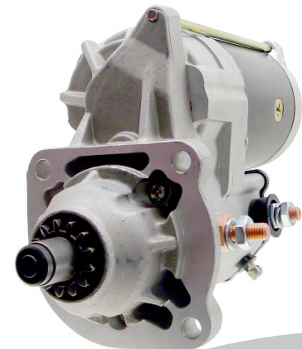

DE w/Ground Hole (84-82523)
Solenoid 66-82643

18514N

3.0kw, CW, 10T

OEM: 228000-749