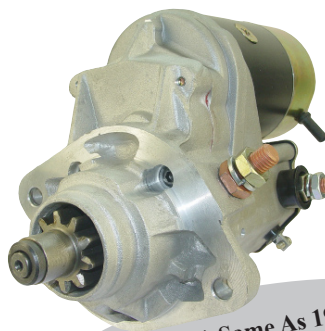

4.5kw, CW, 10T

OEM: 228000-885

CUMMINS: 3957595

19618N

2.7kw, CW, 13T

OEM: 428000-185, 186, 187

CUMMINS: 3964428

Unit 100% Same As 19104N.