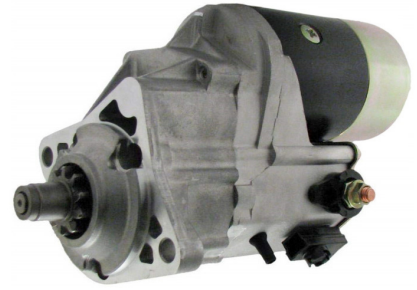

*OEM name's and their part numbers mean for replacement reference only

ALLIS

17348N

2.5kw, CW, 10T

OEM: 028000-678

ALLIS CHALMERS: 270324

BARKO Loader

Unit same as 16990
DE w/Ground Hole to side right
(DE Bolt 84-82523).

CASE

18402N

4.5kw, CW, 10T

OEM: 228000-063, 664, 667

CASE

18510N

2.7kw, CW, 10T

OEM: 228000-846

CASE: 282161A1

CASE

19614N

2.7kw, CW, 10T

OEM: 428000-169

18405N

7.5kw, CW, 10T

OEM: 228000-561