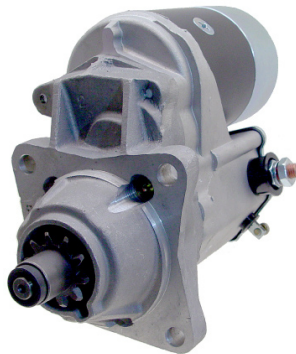

*OEM name's and their part numbers mean for replacement reference only

ALLIS

17348N

2.5kw, CW, 10T

OEM: 028000-678

ALLIS CHALMERS: 270324

BARKO Loader

Unit same as 16990
DE w/Ground Hole to side right
(DE Bolt 84-82523).

this unit has 4-Terminals Metro Solenoid# 66-82624. M4x0.7 S. terminal

CATERPILLAR

17399 early type
17589 late type

17589N

2.7kw, CW, 10T

OEM: 128000-961
CATERPILLAR: 3E0079

17609N

4.5kw, CW, 10T

5.5kw, CW, 10T

OEM: 128000-573

CATERPILLAR: 3E5381

CATERPILLAR

*M10 Post
original is M12 Post*

17616N-M10

5.5kw, CW, 10T

OEM: 128000-573

CATERPILLAR: 3E5381

17654N-ND

4.5kw, CW, 10T

OEM: 27311, 27311A/H, 27311F

CATERPILLAR:

*replace to Mitsubishi
OSGR 18239 (24V, 5.0kw).*

18239N-ND

4.5kw, CW, 10T