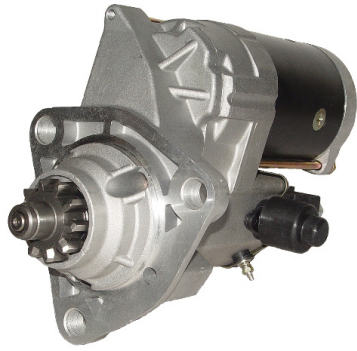

VOLVO

19502N

5.0kw, CW, 10T

OEM: 428000-443

INTERNATIONAL: 2593563C91

VOLVO

19789N

4.5kw, CW, 11T