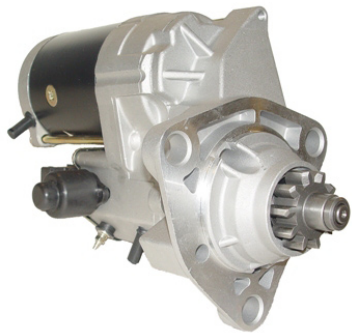

PERKINS

19503N

5.0kw, CW, 10T

OEM: 428000-444

INTERNATIONAL: 2593564C91