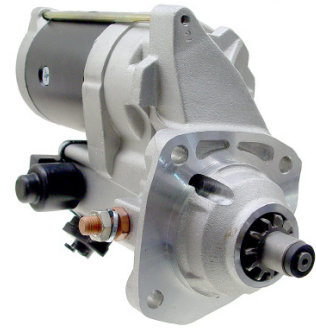

JOHN DEERE

18457N

4.0kw, CW, 11T

OEM: 228000-654

JOHN DEERE: RE70473