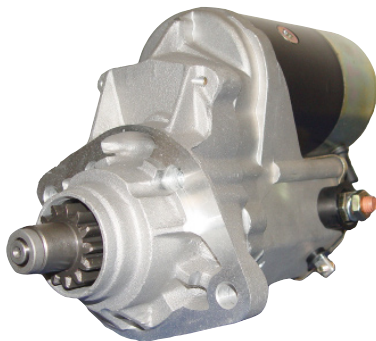

16990N

2.7kw, CW, 13T

OEM: 228000-698