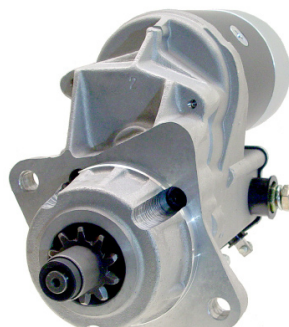

17631N

4.5kw, CW, 10T

OEM: 128000-830

JOHN DEERE: RE501298