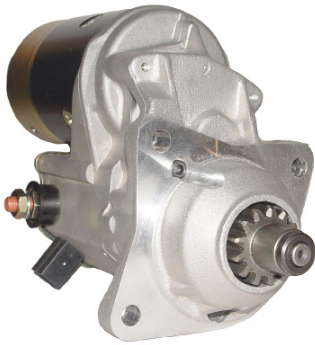

FORD

18506N-24

4.5kw, CW, 13T

OEM: 228000-381, 228000-416

FORD: F4FH-11001-HA